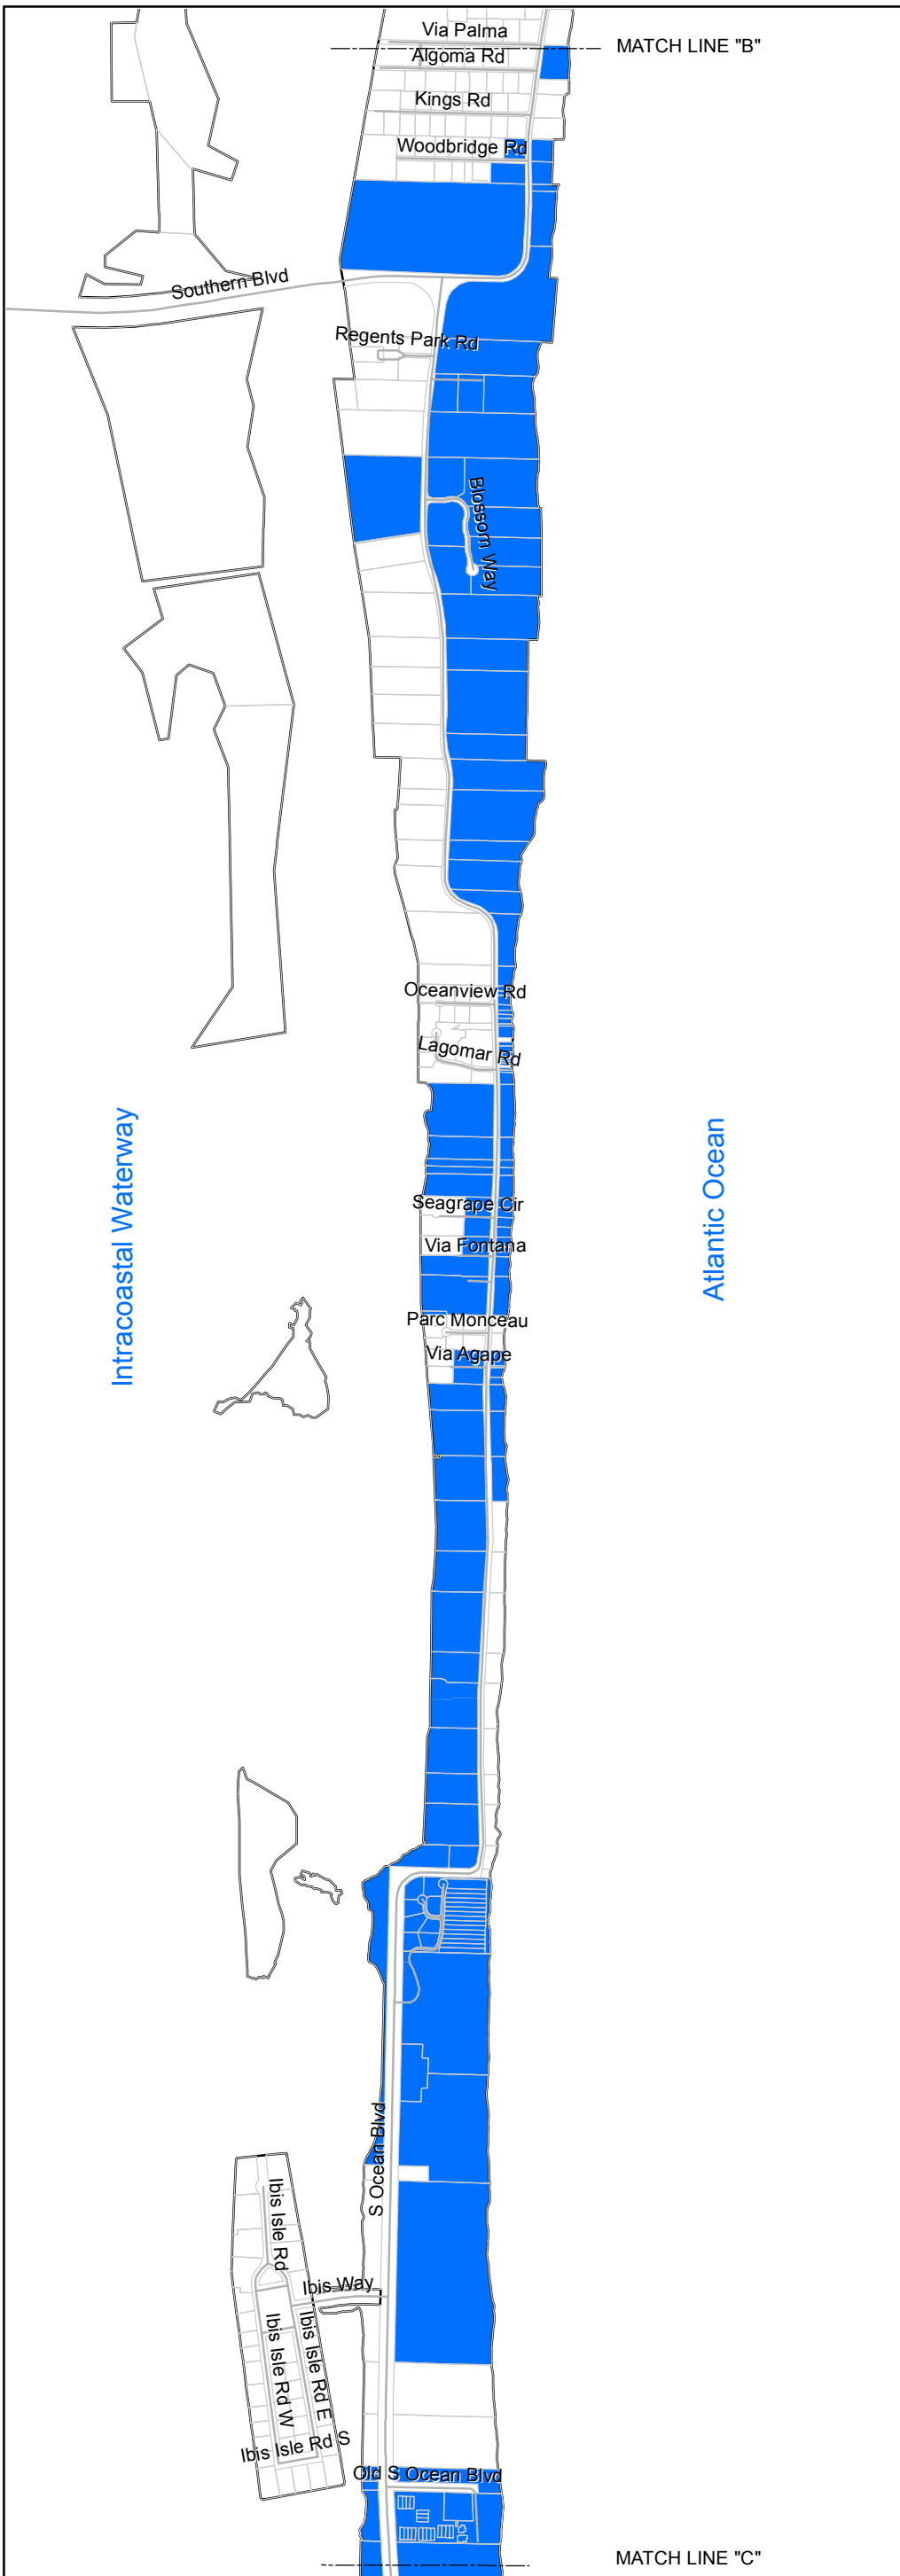

TOWN OF PALM BEACH ARCHAEOLOGICAL SITES
Planning, Zoning & Building Department

■ ARCHAEOLOGICAL SITES

Map Created: July 28, 2017
 Town of Palm Beach
 Information Technologies GIS Department
 Planning, Zoning & Building Department
 (561) 838-5430
 Email: pzb@townofpalmbeach.com
 Website: palmbeach.govoffice.com